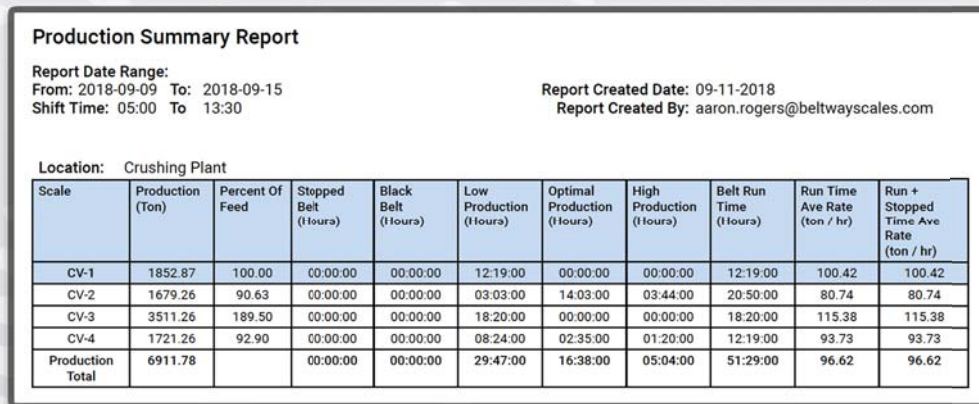

Plant Connect

Production Data Solutions

Plant **Connect**

Real Time Production Monitoring

No Onsite PC Required

Connect an Unlimited Number of Scales

Production Reports On Demand

Introducing the
Plant Connect App
The future of production management
Free with Plant Connect activation

Visit us: beltwayscales.com

Production Data Solutions

Monitor your production in real time.

Take charge of your inventory with custom reports.

Analyze your data to improve performance and reduce downtime.