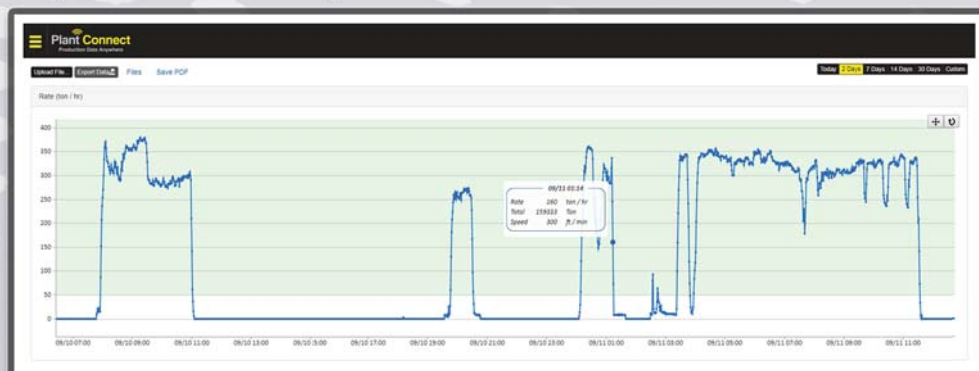

Plant Connect

Production Data Solutions

Plant **Connect**

Real Time Production Monitoring

No Onsite PC Required

Connect an Unlimited Number of Scales

Production Reports On Demand

Introducing the
Plant Connect App
The future of production management
Free with Plant Connect activation

Visit us: beltwayscales.com

Production Data Solutions

Monitor your production in real time.

Take charge of your inventory with custom reports.

Analyze your data to improve performance and reduce downtime.