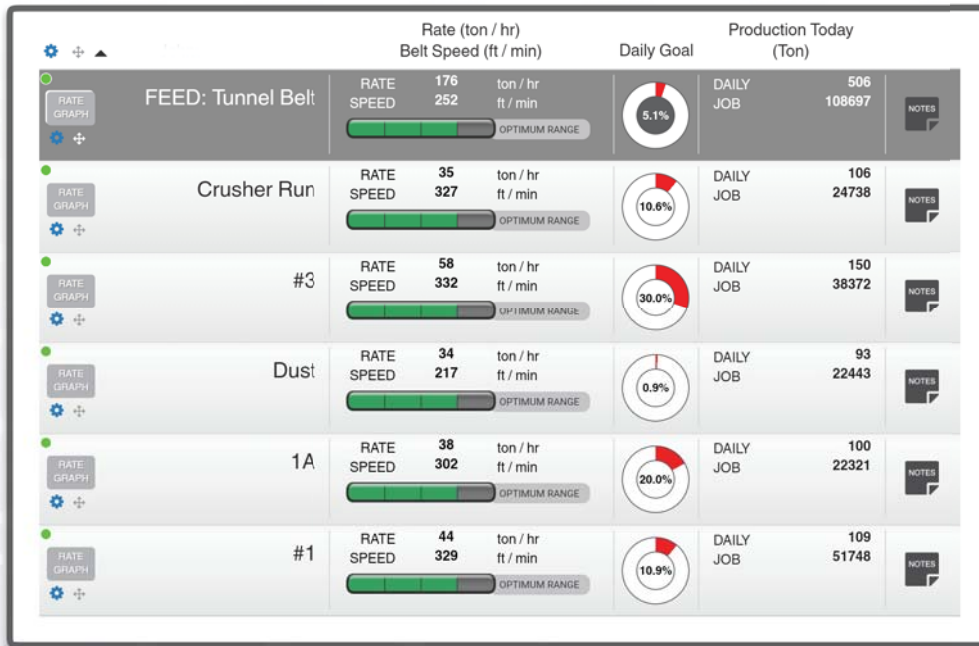

Plant Connect

Production Data Solutions

Plant **Connect**

Real Time Production Monitoring

No Onsite PC Required

Connect an Unlimited Number of Scales

Production Reports On Demand

Introducing the
Plant Connect App
The future of production management
Free with Plant Connect activation

Visit us: beltwayscales.com

Production Data Solutions

Monitor your production in real time.

Take charge of your inventory with custom reports.

Analyze your data to improve performance and reduce downtime.